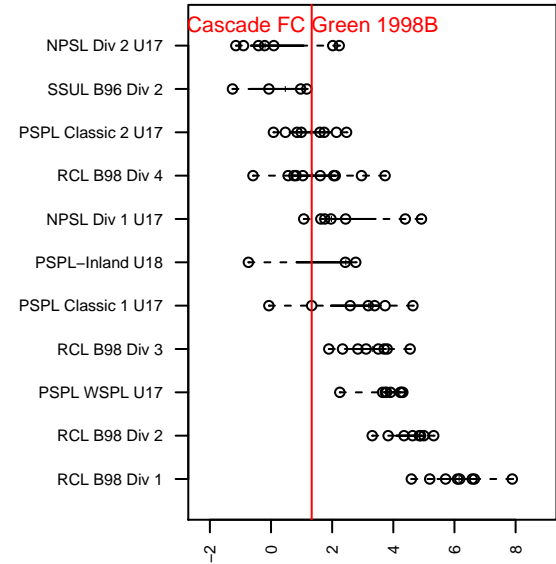

**attack and defense rating
relative to others at age
and all opponents in last 13 months**